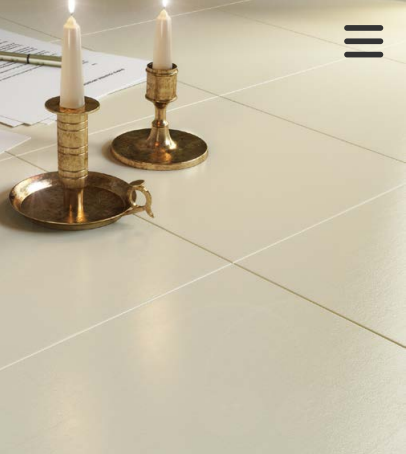

# Rozental

30x30  
Alborz Ceramic

Rozental Face

Face

Rozental  
30x30

The Alborz company also produces Rozental, a beautiful and magnificent ceramic. Its diverse designs enable it to produce a wide range of decorative models with a unique impression. One of the most creative and attractive goods is Rozental. Each one appears to be a painting or a piece of art. Rozental ceramic 30X30 is suitable for floors and walls in the sanitary parts of the building. Beautiful and creative styles can be created by combining them in harmony with the cream background color.