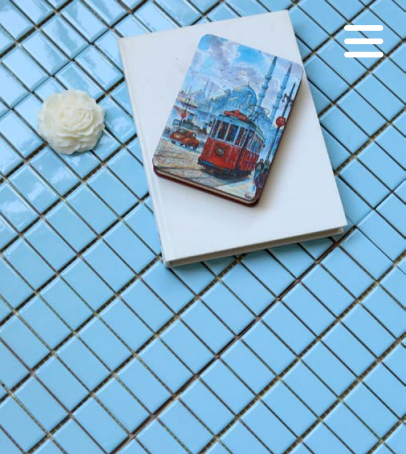

BG

25x5

Alborz Ceramic

[View](#)

[Back](#)