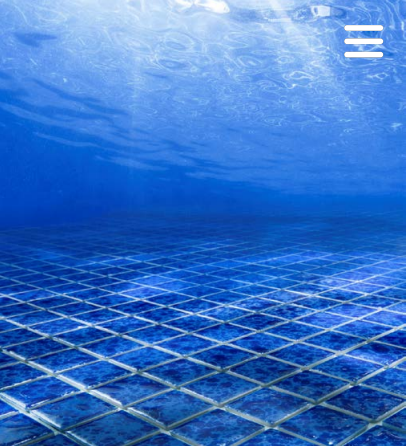

# Glass Mosaic

25x25  
Cheetah Tiles

URC 71

URC 74

URC 76

URC 71

Glass  
Mosaic  
2.5x2.5