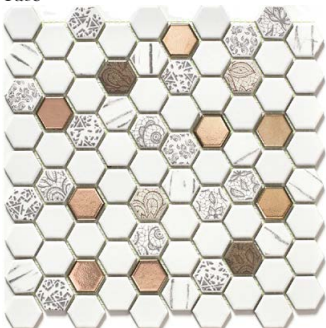

# Rayan

3.3x3.3  
Cheetah Tiles

Rayan Face

Rayan Gold

Face

Rayan  
3.3x3.3