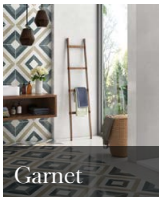

ALBORZ
CERAMIC
SINCE 1973

30x30

Alborz Ceramic
Smart Catalog | 2023-1.0